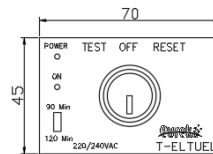

Properties	
Manufacturer	Eureka
Product Range	Eureka Emergency Lighting Test Kit
MCB / RCBO Protection	6A / 10A
Contactor Rating	4 Pole 16A (AC1)
Expandability	Eureka DIN Contactors
Timer Discharge Select	90 / 120 minutes
Enclosure Finishes	Polycarbonate
Standards Compliance	AS/NZS 2293.1

Circuit Diagram

Dimensions

SIDE VIEW

TOP VIEW

ESCUTCHEON CUT-OUT

FRONT VIEW