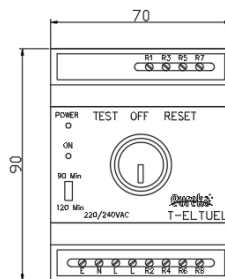

Eureka Emergency Lighting Test Kits

- Compact Design
- Contactor; 4 Pole 16A (AC1) Rated
- 90 / 120 minutes selectable test time range
- Power on indication
- Timer initiated indication
- Can be expanded using Eureka DIN contactors EUR ... range
- Standards: AS/NZS 2293.1

Properties	
Manufacturer	Eureka
Product Range	Eureka Emergency Lighting Test Kit
MCB / RCBO Protection	6A / 10A
Contactor Rating	4 Pole 16A (AC1)
Expandability	Eureka DIN Contactors
Timer Discharge Select	90 / 120 minutes
Enclosure Finishes	Polycarbonate
Standards Compliance	AS/NZS 2293.1

Circuit Diagram

Dimensions

SIDE VIEW

TOP VIEW

ESCUTCHEON CUT-OUT

FRONT VIEW