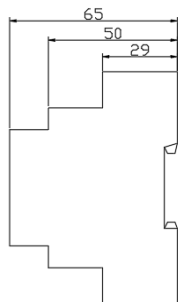

Eureka Emergency Lighting Test Kits

- Compact Design
- Contactor; 4 Pole 16A (AC1) Rated
- 90 / 120 minutes selectable test time range
- Power on indication
- Timer initiated indication
- Can be expanded using Eureka DIN contactors EUR ... range
- Standards: AS/NZS 2293.1

Properties	
Manufacturer	Eureka
Product Range	Eureka Emergency Lighting Test Kit
MCB / RCBO Protection	6A / 10A
Contactor Rating	4 Pole 16A (AC1)
Expandability	Eureka DIN Contactors
Timer Discharge Select	90 / 120 minutes
Enclosure Finishes	Polycarbonate
Standards Compliance	AS/NZS 2293.1

Circuit Diagram

Dimensions

SIDE VIEW

TOP VIEW

ESCUTCHEON CUT-OUT

FRONT VIEW