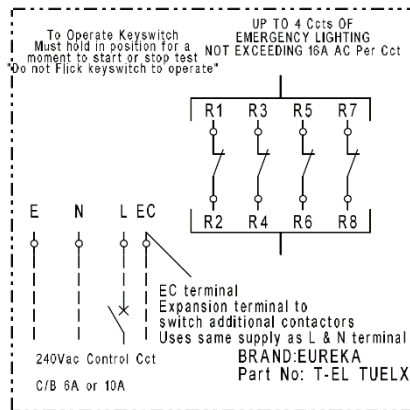

Eureka Emergency Lighting Test Kits

- Compact Design
- Contactor; 4 Pole 16A (AC1) Rated
- 90 / 120 minutes selectable test time range
- Power on indication
- Timer initiated indication
- Can be expanded using Eureka DIN contactors EUR ... range
- Standards: AS/NZS 2293.1

Properties	
Manufacturer	Eureka
Product Range	Eureka Emergency Lighting Test Kit
MCB / RCBO Protection	6A / 10A
Contactor Rating	4 Pole 16A (AC1)
Expandability	Eureka DIN Contactors
Timer Discharge Select	90 / 120 minutes
Enclosure Finishes	Polycarbonate
Standards Compliance	AS/NZS 2293.1

Circuit Diagram

Dimensions

SIDE VIEW

TOP VIEW

ESCUTCHEON CUT-OUT

FRONT VIEW