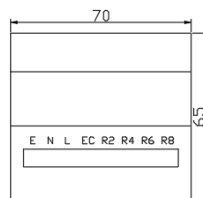

Properties	
Manufacturer	Eureka
Product Range	Eureka Emergency Lighting Test Kit
MCB / RCBO Protection	6A / 10A
Contactor Rating	4 Pole 16A (AC1)
Expandability	Eureka DIN Contactors
Timer Discharge Select	90 / 120 minutes
Enclosure Finishes	Polycarbonate
Standards Compliance	AS/NZS 2293.1

Circuit Diagram

Dimensions

SIDE VIEW

TOP VIEW

ESCUTCHEON CUT-OUT

FRONT VIEW