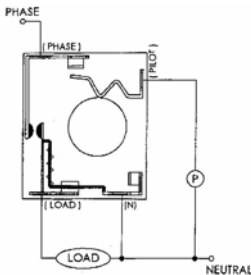

MD3V800

Multi Purpose Divided Control
Clockwise from Off
Single Pole 12A 240V
Square Shaft
Kit includes 1/4" and 6mm plastic
adaptor sleeves, plus wire and
terminals
Replaces TD3V-800

MSV600

Universal Infinite Control
Single Pole 12A 240V
Isolated Pilot
Square Shaft
Kit includes 1/4" and 6mm
plastic adaptor sleeves, plus
wire and terminals

MP101

Energy Regulator
Single Pole 12A 240V
Separate Pilot
Centre Bush Mount
6mm Shaft

534.1.633

15A 240V
4 Position Selector Switch
534.1.649
15A 240V
4 Position selector Switch

46431

15A 240V
4 Position Selector Switch