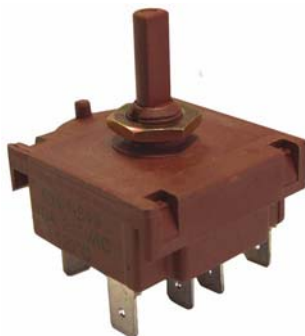

TYJ6303

13A Simmerstat Control
Replaces TYJ01B,
TYJ02B and TYJ6333
TYJ.K
Knob to suit

M3V700

Universal Infinite Control
Single Pole 12A 240V
Square Shaft
Kit includes 1/4" and 6mm
plastic adaptor sleeves, plus
wire and terminals

MD3V800

Multi Purpose Divided Control
Clockwise from Off
Single Pole 12A 240V
Square Shaft
Kit includes 1/4" and 6mm plastic
adaptor sleeves, plus wire and
terminals
Replaces TD3V-800

MSV600

Universal Infinite Control
Single Pole 12A 240V
Isolated Pilot
Square Shaft
Kit includes 1/4" and 6mm
plastic adaptor sleeves, plus
wire and terminals

MP101

Energy Regulator
Single Pole 12A 240V
Separate Pilot
Centre Bush Mount
6mm Shaft

534.1.633

15A 240V
4 Position Selector Switch
534.1.649
15A 240V
4 Position selector Switch

46431

15A 240V
4 Position Selector Switch

55869

15A 240V
4 Position Selector Switch

CK015C

Divided Control
13A 240V