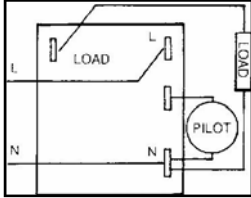

TYJ6303

13A Simmerstat Control
Replaces TYJ01B,
TYJ02B and TYJ6333
TYJ.K
Knob to suit

M3V700

Universal Infinite Control
Single Pole 12A 240V
Square Shaft
Kit includes 1/4" and 6mm
plastic adaptor sleeves, plus
wire and terminals

MD3V800

Multi Purpose Divided Control
Clockwise from Off
Single Pole 12A 240V
Square Shaft
Kit includes 1/4" and 6mm plastic
adaptor sleeves, plus wire and
terminals
Replaces TD3V-800

MSV600

Universal Infinite Control
Single Pole 12A 240V
Isolated Pilot
Square Shaft
Kit includes 1/4" and 6mm
plastic adaptor sleeves, plus
wire and terminals