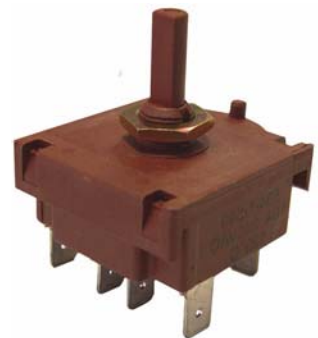

TYJ6303

13A Simmerstat Control
Replaces TYJ01B,
TYJ02B and TYJ6333
TYJ.K
Knob to suit

M3V700

Universal Infinite Control
Single Pole 12A 240V
Square Shaft
Kit includes 1/4" and 6mm
plastic adaptor sleeves, plus
wire and terminals

MD3V800

Multi Purpose Divided Control
Clockwise from Off
Single Pole 12A 240V
Square Shaft
Kit includes 1/4" and 6mm plastic
adaptor sleeves, plus wire and
terminals
Replaces TD3V-800

MSV600

Universal Infinite Control
Single Pole 12A 240V
Isolated Pilot
Square Shaft
Kit includes 1/4" and 6mm
plastic adaptor sleeves, plus
wire and terminals

MP101

Energy Regulator
Single Pole 12A 240V
Separate Pilot
Centre Bush Mount
6mm Shaft

534.1.633

15A 240V
4 Position Selector Switch
534.1.649
15A 240V
4 Position selector Switch

46431

15A 240V
4 Position Selector Switch

55869

15A 240V
4 Position Selector Switch

CK015C

Divided Control
13A 240V