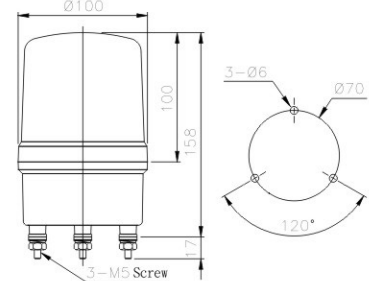

FEATURES:

- REVOLVING OR FLASHING TYPES COLORS:RED,ORANGE,GREEN,BLUE AND PINK.
- REVOLVING SPEED:160RPM,FLASHING FREQUENCY:150 TIMES PER MINUTE.
- INTERMITTENT BUZZ,SYNCHRONIZING FREQUENCY WITH FLASH,APPROX 150 TIMES PER MINUTE VOLUME:80 db/1M OR MORE.

MODEL DESIGNATION

Item	Signal	Description
1.Type	TWR	Rotary(Transparent Lens)
	TWK	Rotary(Diamond Lens)
	TWF	Flashing(LED)
	TWL	Rotary(LED)
2.Buzzer	Space	Screw Terminal(Without Buzzer)
	B	Screw Terminal(With Buzzer)
	W	Lead(without Buzzer)
	S	Lead(with Buzzer)
3.Size	08	Ø80mm
	10	Ø100mm
	12	Ø120mm
	16	Ø160mm
	18	Ø180mm

Item	Signal	Description
4.Bulb	Space	Incandescent Bulb
	L	LED
5.Voltage	1	110VAC
	2	220VAC
	7	24VAC/DC
	9	12VAC/DC
6.Color of Lens	R	Red
	O	Orange
	G	Green
	BL	Blue
	P	Pink

Note:1.TWR/TWK:INCANDESCENT BULB ONLY.
2.TWF:INCANDESCENT BULB or LED.
3.TWL:LED ONLY.

DIMENSION AND MOUNTING HOLE

TWRW-08

TWRW-10

TWRW-12

TWRW-16

TWRW-18

WIRING DIAGRAM