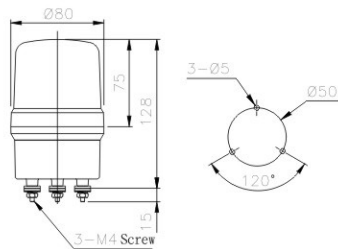

DIMENSION AND MOUNTING HOLE

TWRW-08