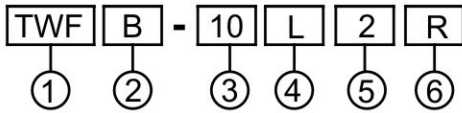

## FEATURES:

- REVOLVING OR FLASHING TYPES COLORS:RED,ORANGE,GREEN,BLUE AND PINK.
- REVOLVING SPEED:160RPM,FLASHING FREQUENCY:150 TIMES PER MINUTE.
- INTERMITTENT BUZZ,SYNCHRONIZING FREQUENCY WITH FLASH,APPROX 150 TIMES PER MINUTE VOLUME:80 db/1M OR MORE.

## MODEL DESIGNATION

Item	Signal	Description
1.Type	TWR	Rotary(Transparent Lens)
	TWK	Rotary(Diamond Lens)
	TWF	Flashing(LED)
	TWL	Rotary(LED)
2.Buzzer	Space	Screw Terminal(Without Buzzer)
	B	Screw Terminal(With Buzzer)
	W	Lead(without Buzzer)
	S	Lead(with Buzzer)
3.Size	08	Ø80mm
	10	Ø100mm
	12	Ø120mm
	16	Ø160mm
	18	Ø180mm