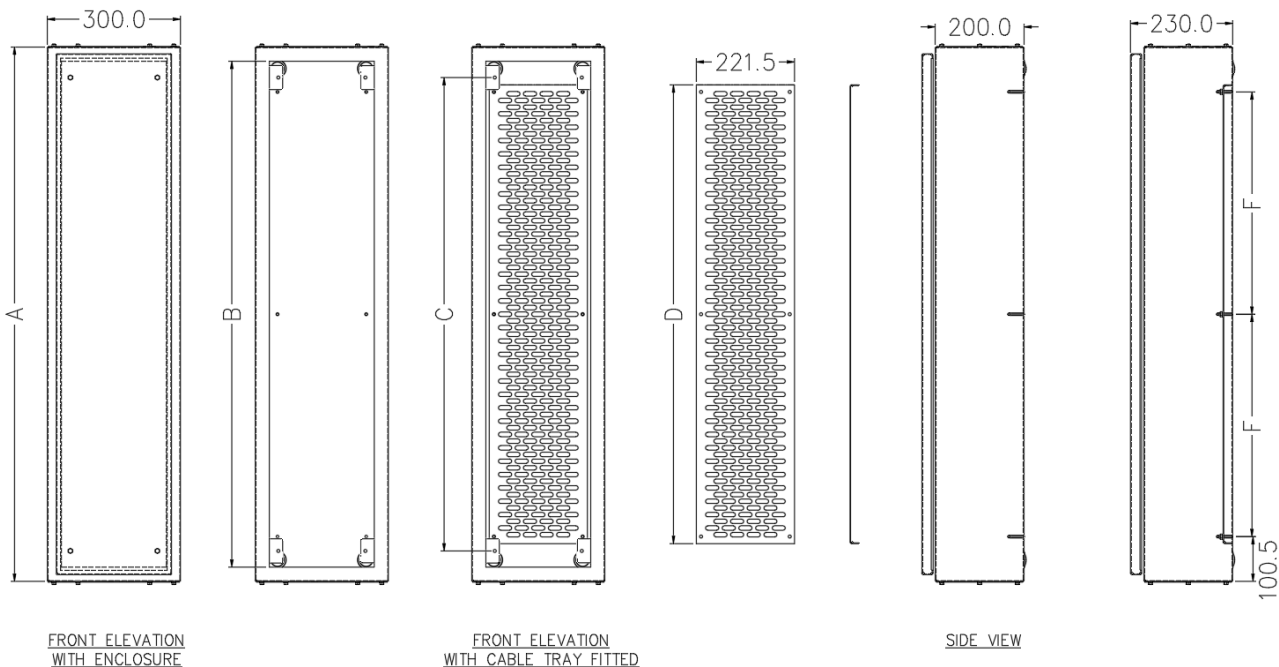

Cable Zone

- Helps with running cables to the top/bottom of the Eureka enclosure depending on the cable entry required.
- Minimizes cable congestion within the enclosure.
- Mounts directly next to the Eureka 600mm wide enclosures.
- Available to suit enclosure from 1200mm to 2100mm.
- With lift off Cover.
- Comes with fitted cable tray in rear enclosure.
- Available in 2 different colours, N42 Grey and X15 orange.

Part No.	Colour	Description	A-Length/mm	Suitable Enclosure
CZ1200G	N42 Grey	IP42 Mild Steel Cable Zone with Cable tray	1200	AB12
CZ1200OR	X15 orange	IP42 Mild Steel Cable Zone with Cable tray	1200	AB12
CZ1500G	N42 Grey	IP42 Mild Steel Cable Zone with Cable tray	1500	AB15
CZ1500OR	X15 orange	IP42 Mild Steel Cable Zone with Cable tray	1500	AB15
CZ1800G	N42 Grey	IP42 Mild Steel Cable Zone with Cable tray	1800	AB18
CZ1800OR	X15 orange	IP42 Mild Steel Cable Zone with Cable tray	1800	AB18
CZ2100G	N42 Grey	IP42 Mild Steel Cable Zone with Cable tray	2100	AB21
CZ2100OR	X15 orange	IP42 Mild Steel Cable Zone with Cable tray	2100	AB21

Dimensions

FRONT ELEVATION WITH ENCLOSURE

FRONT ELEVATION WITH CABLE TRAY FITTED

SIDE VIEW

Part No.	A	B	C	D	F
CZ1200G/OR	1200	1136	1062.9	1030	499.5
CZ1500G/OR	1500	1436	1362.9	1330	649.5
CZ1800G/OR	1800	1736	1662.9	1630	799.5
CZ2100G/OR	2100	2036	1962.9	1930	949.5